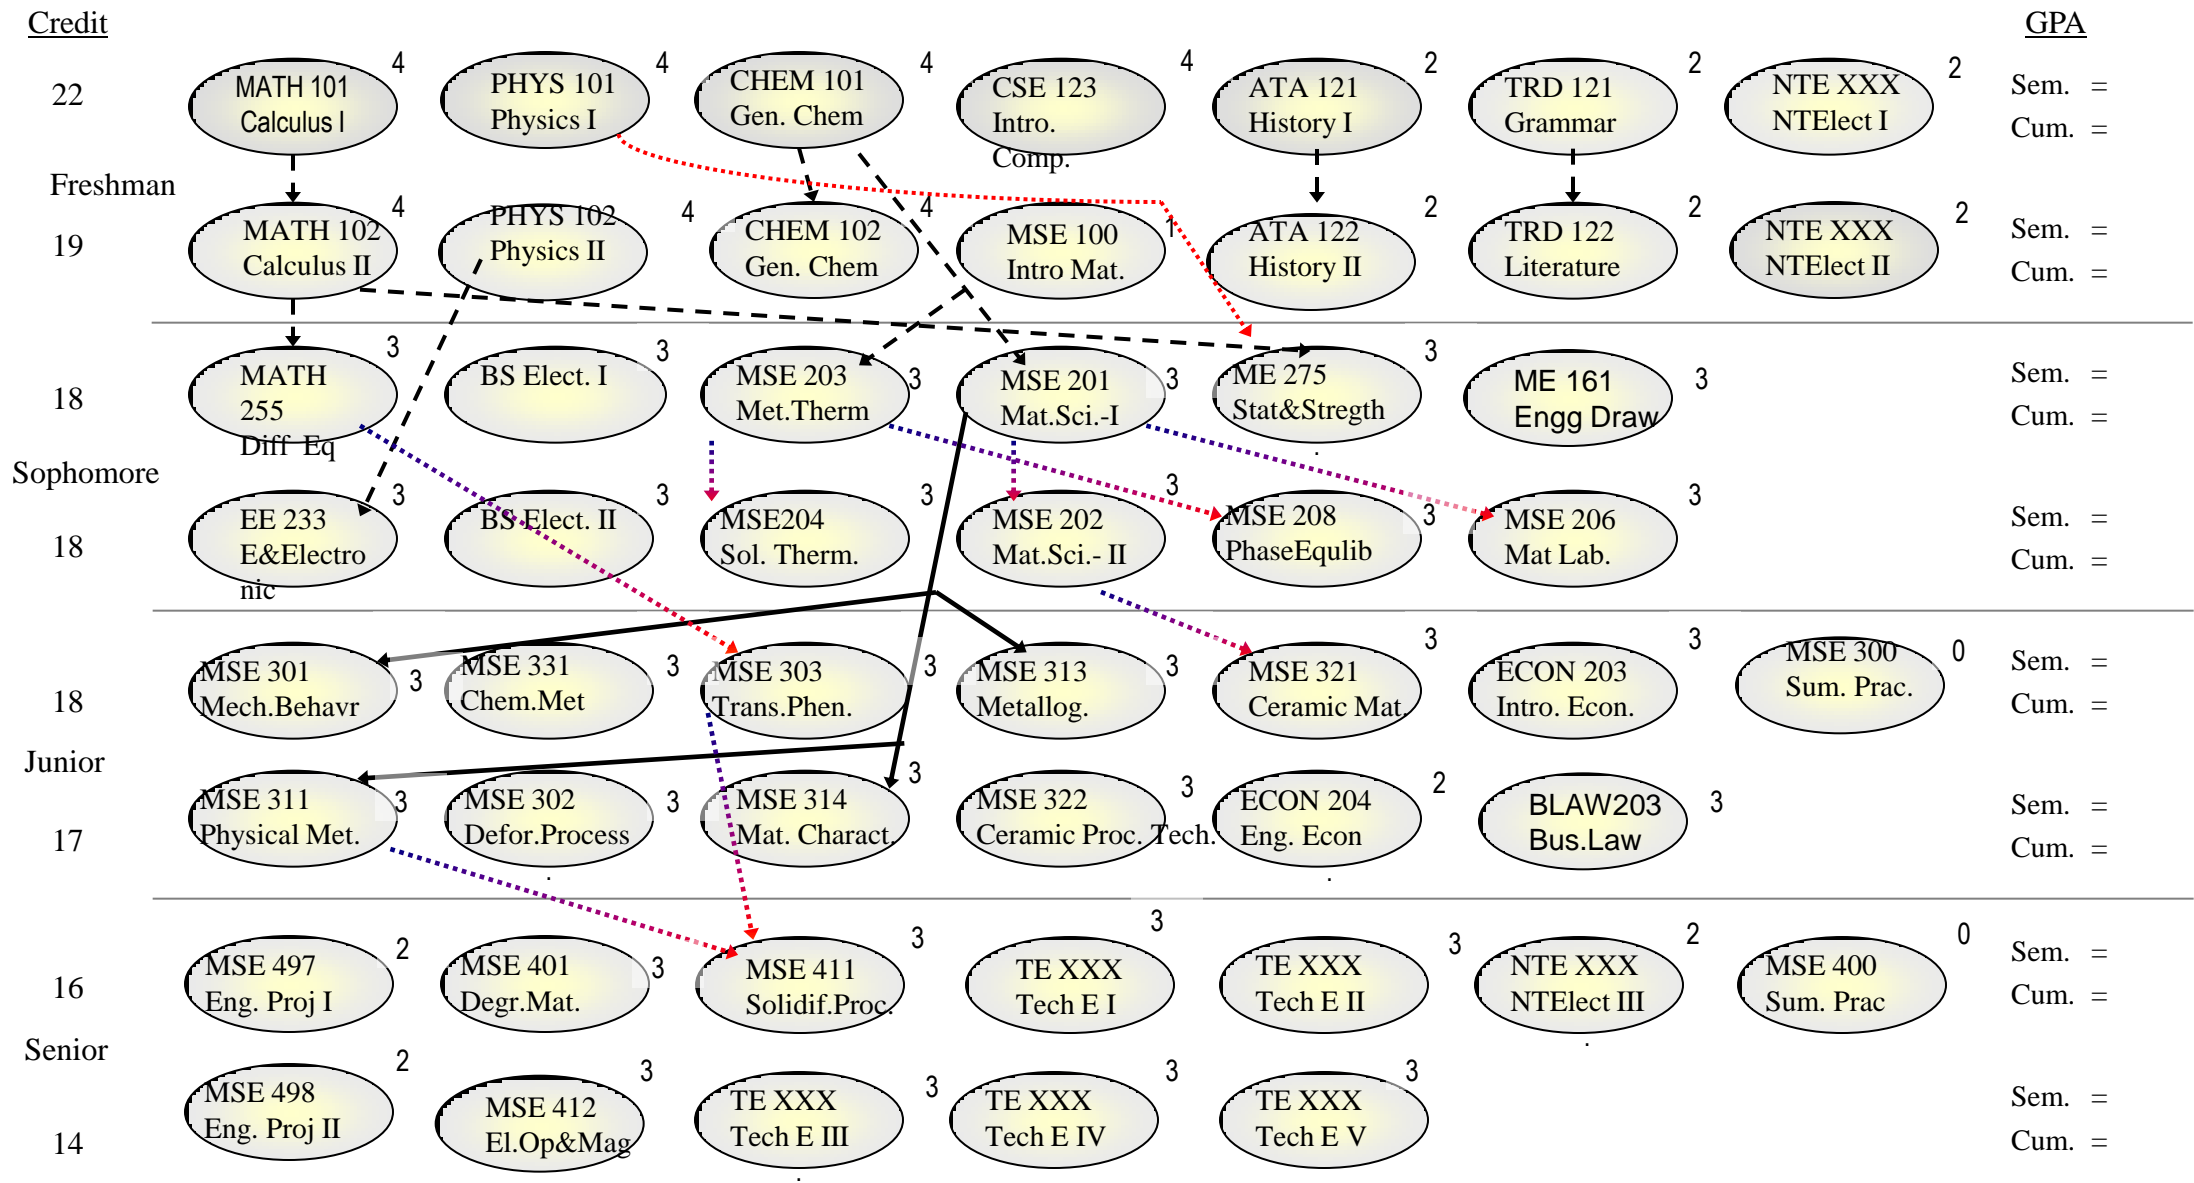

Undergraduate Curriculum of The Department of Metallurgical and Materials Engineering-Prerequisite Tree

Notes:

Revision: 02/03/2012

- Prerequisite – FD applicable - - - →
- Prerequisite – FD not applicable ————→
- Co-requested→