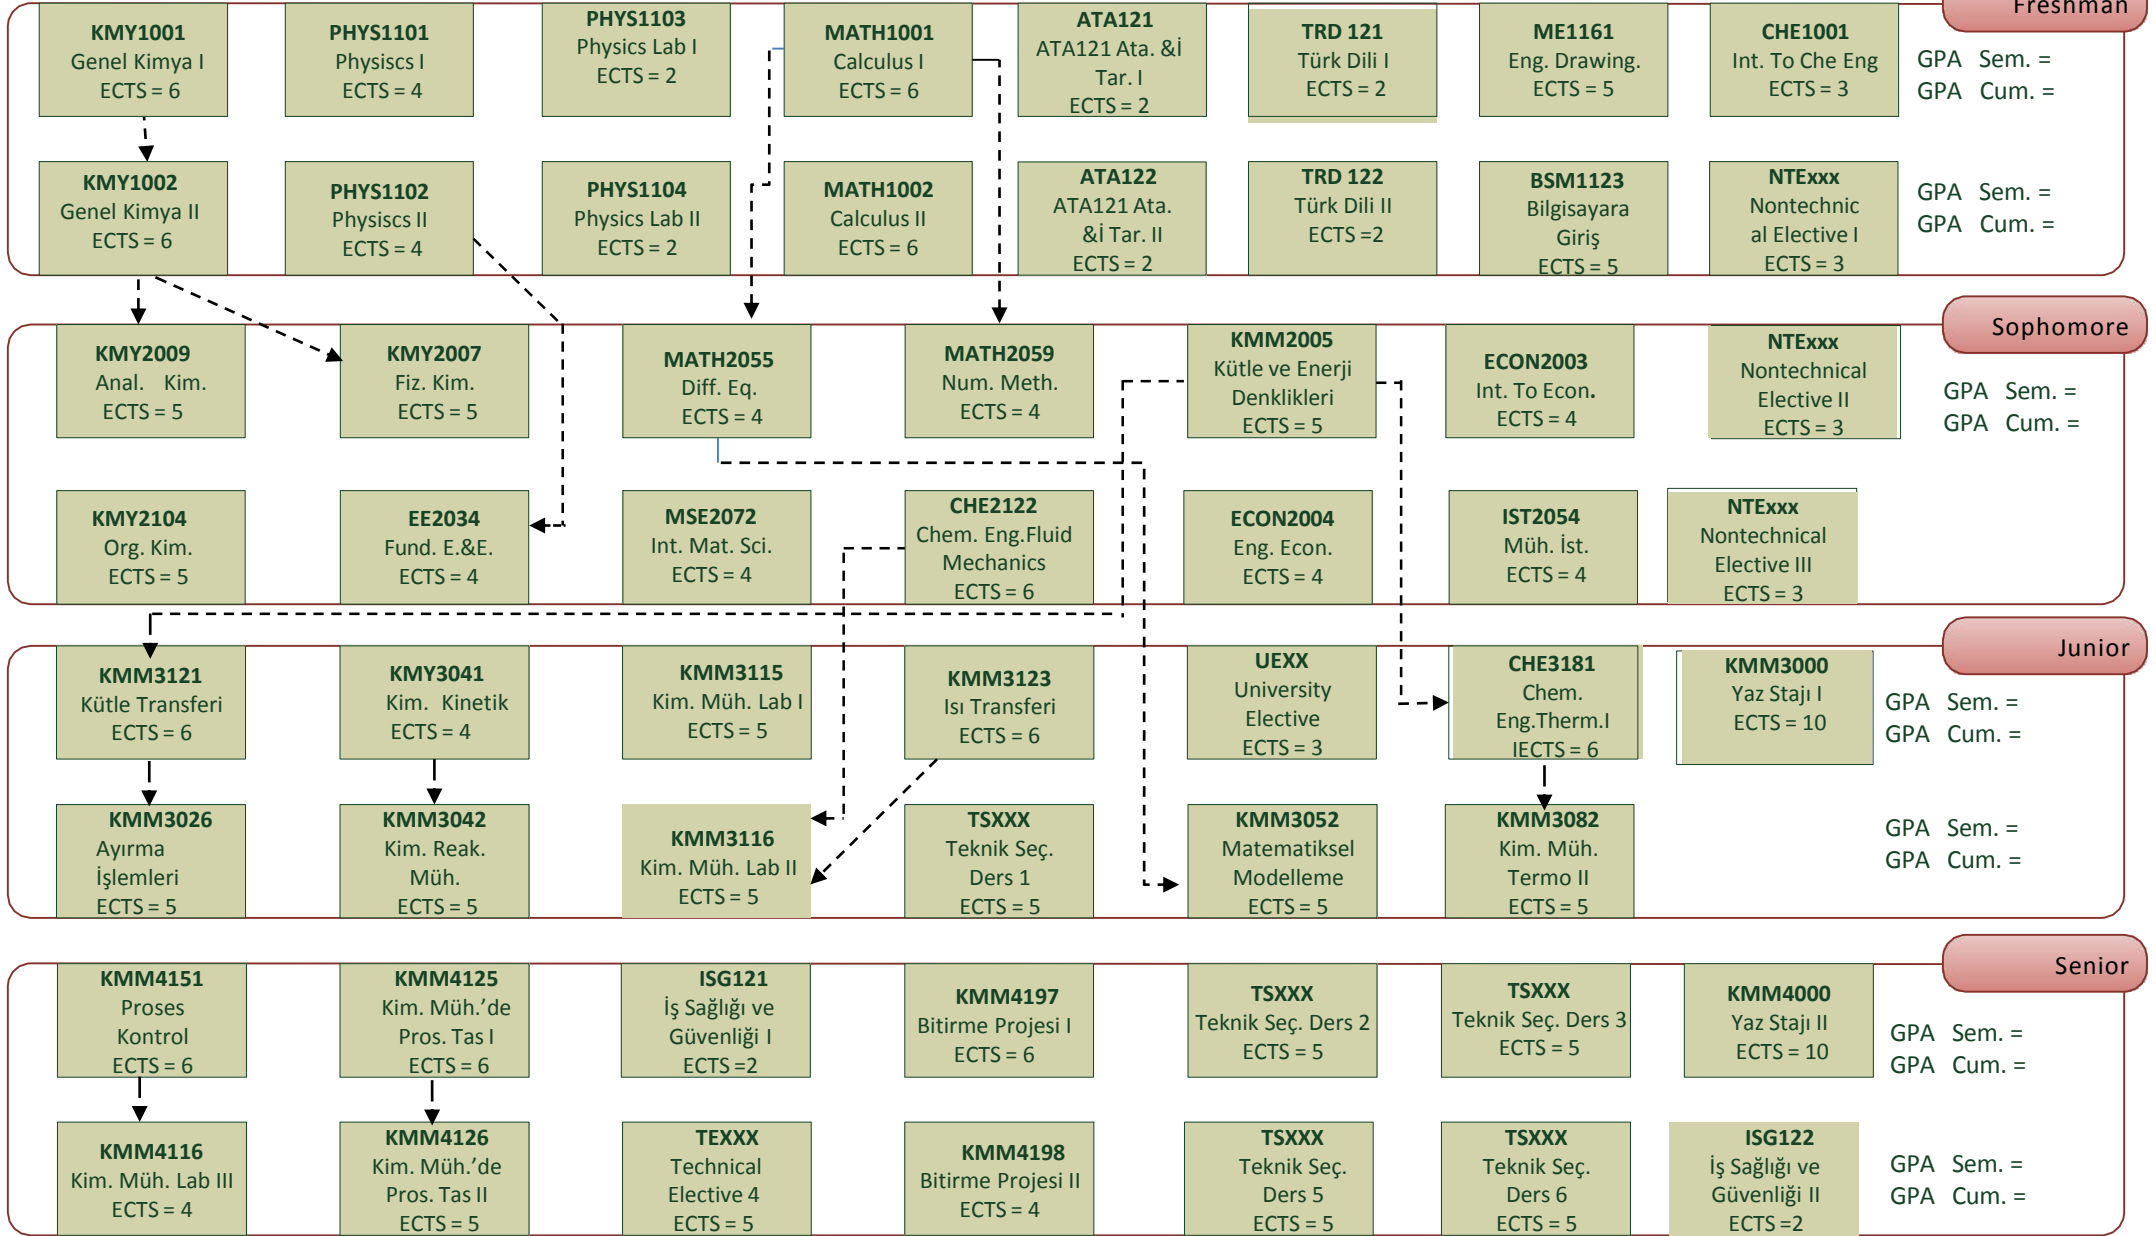

Student :
ID No:

Marmara University – Faculty of Engineering
Chemical Engineering Department – Prerequisite Tree

Notes: