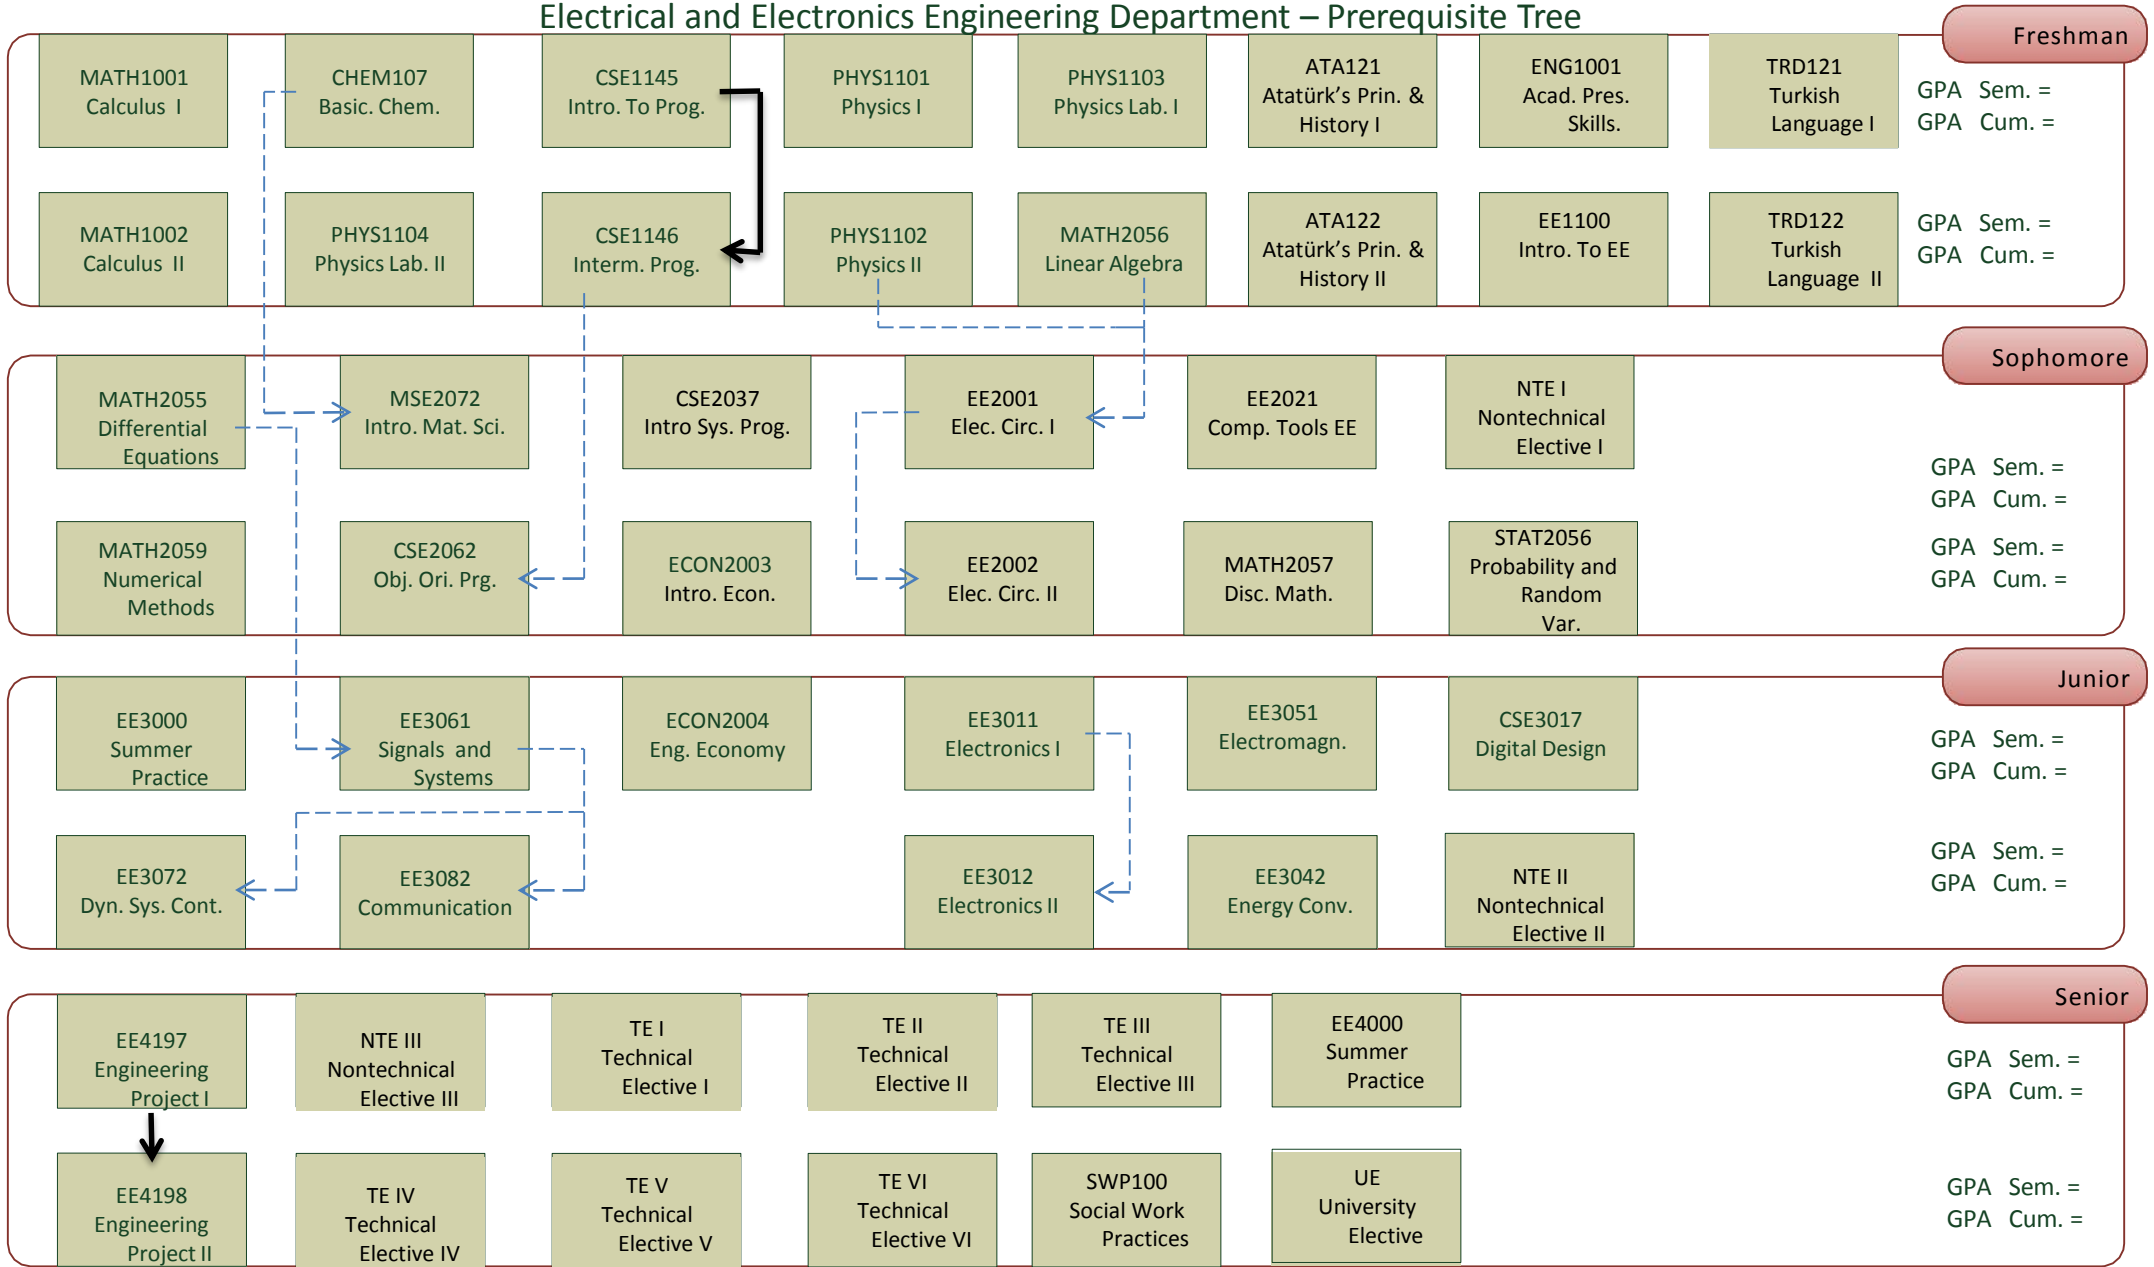

Marmara University – Faculty of Engineering

Electrical and Electronics Engineering Department – Prerequisite Tree

Freshman

GPA Sem. =
GPA Cum. =

GPA Sem. =
GPA Cum. =

Sophomore

GPA Sem. =
GPA Cum. =

GPA Sem. =
GPA Cum. =

Junior

GPA Sem. =
GPA Cum. =

GPA Sem. =
GPA Cum. =

Senior

GPA Sem. =
GPA Cum. =

GPA Sem. =
GPA Cum. =