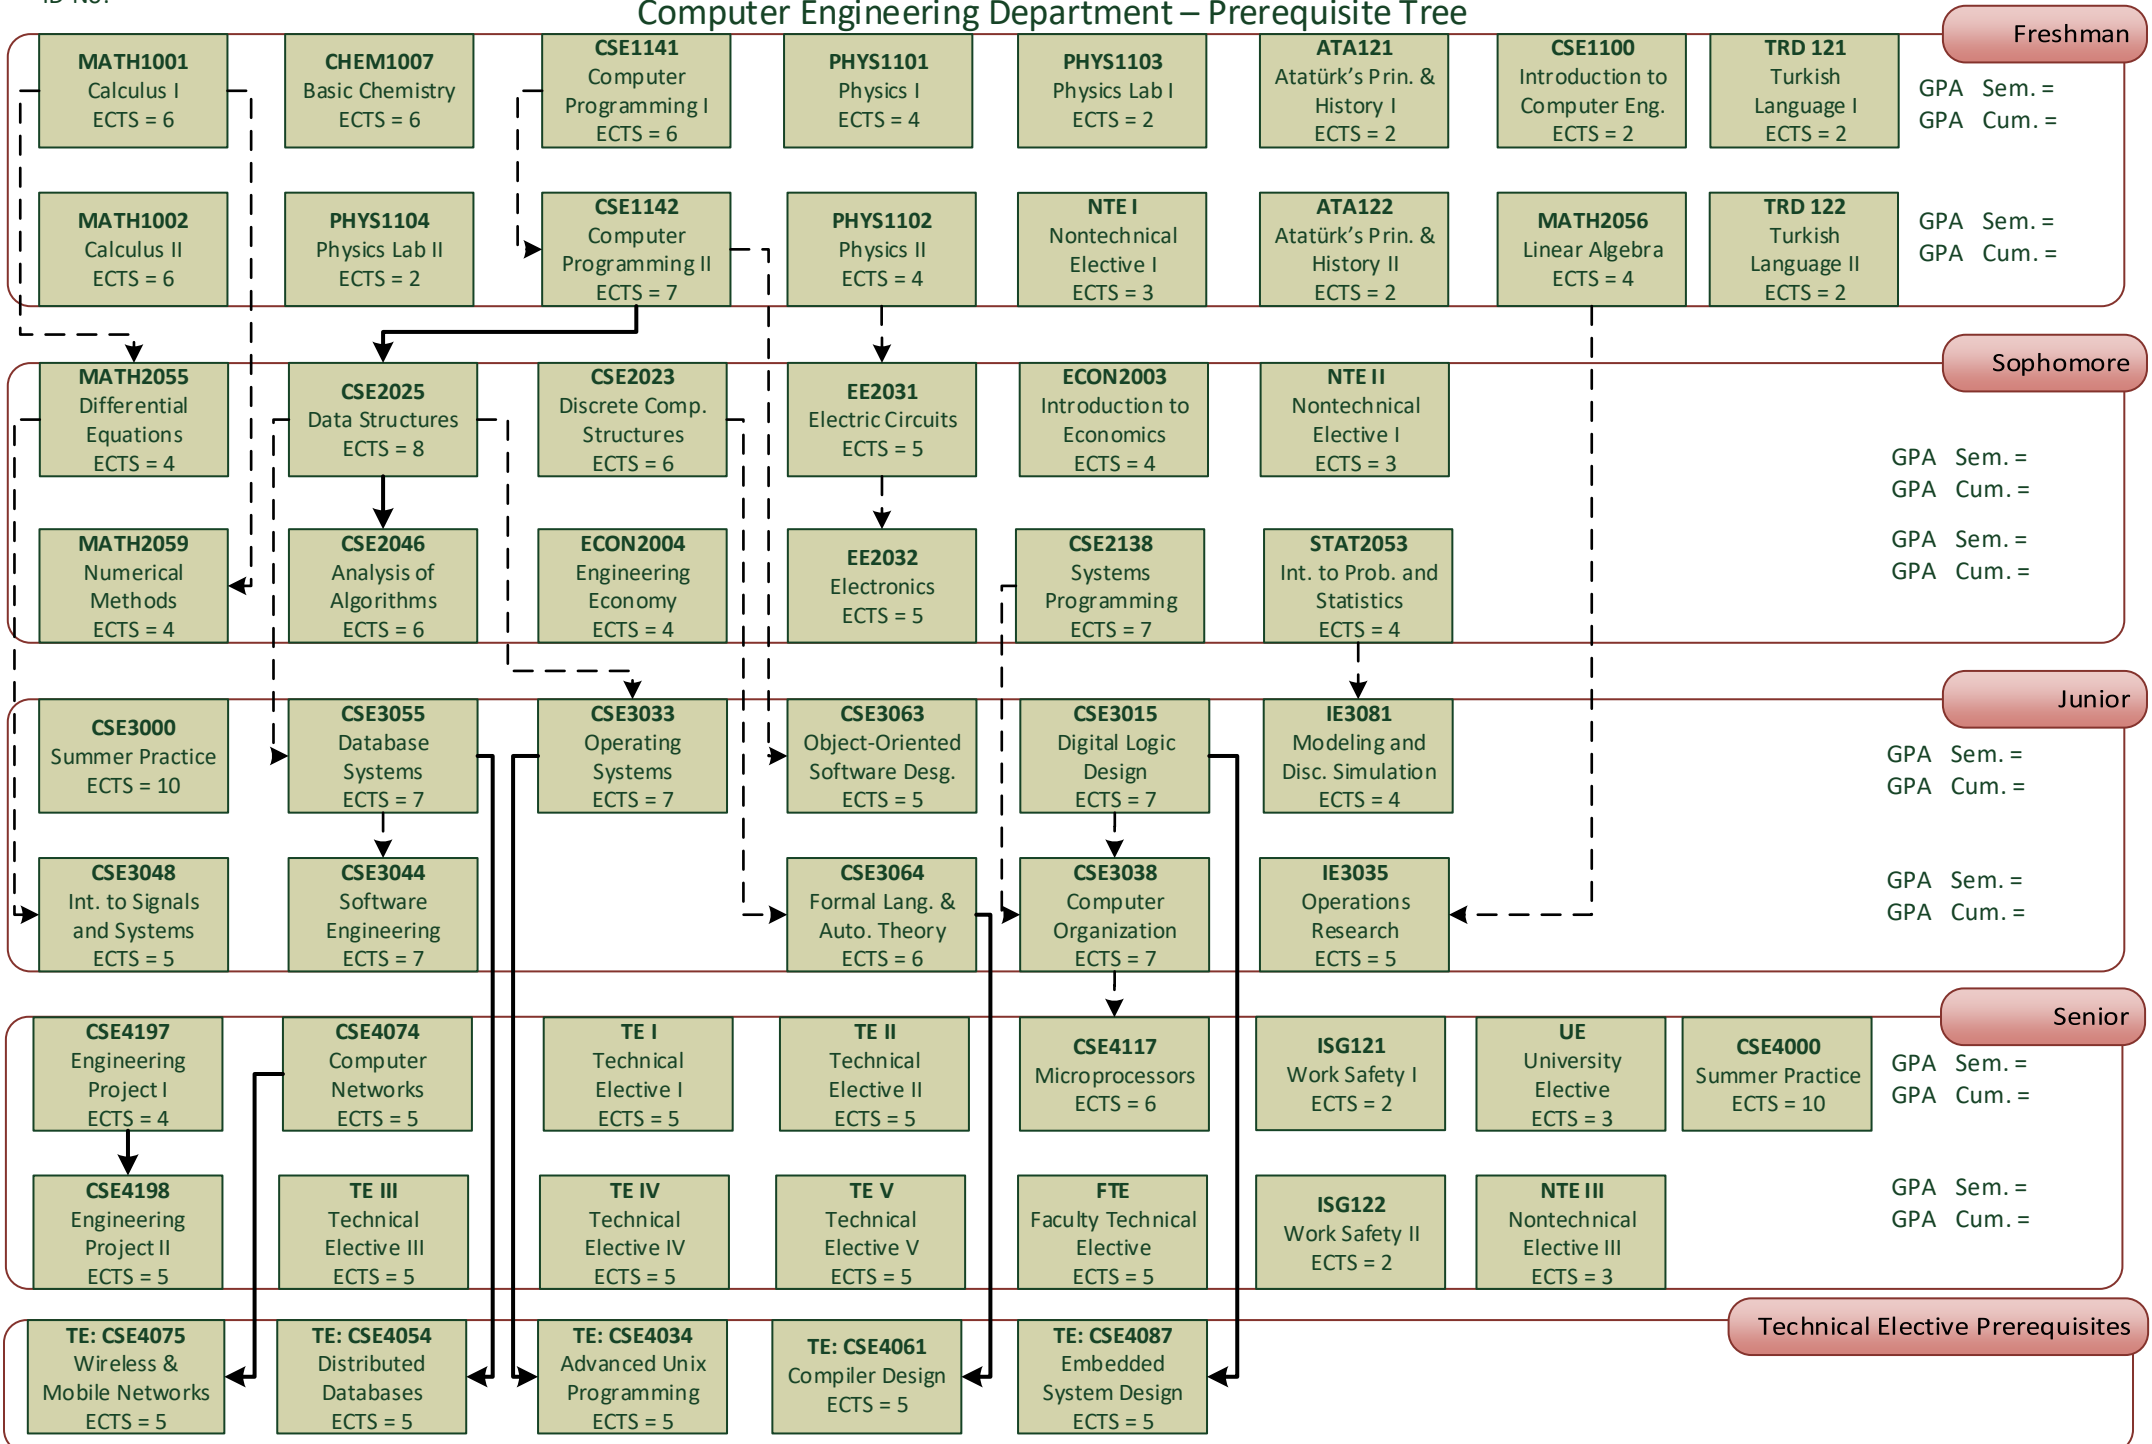

Student :
ID No:

Marmara University – Faculty of Engineering Computer Engineering Department – Prerequisite Tree

Notes:

Version 2018Final