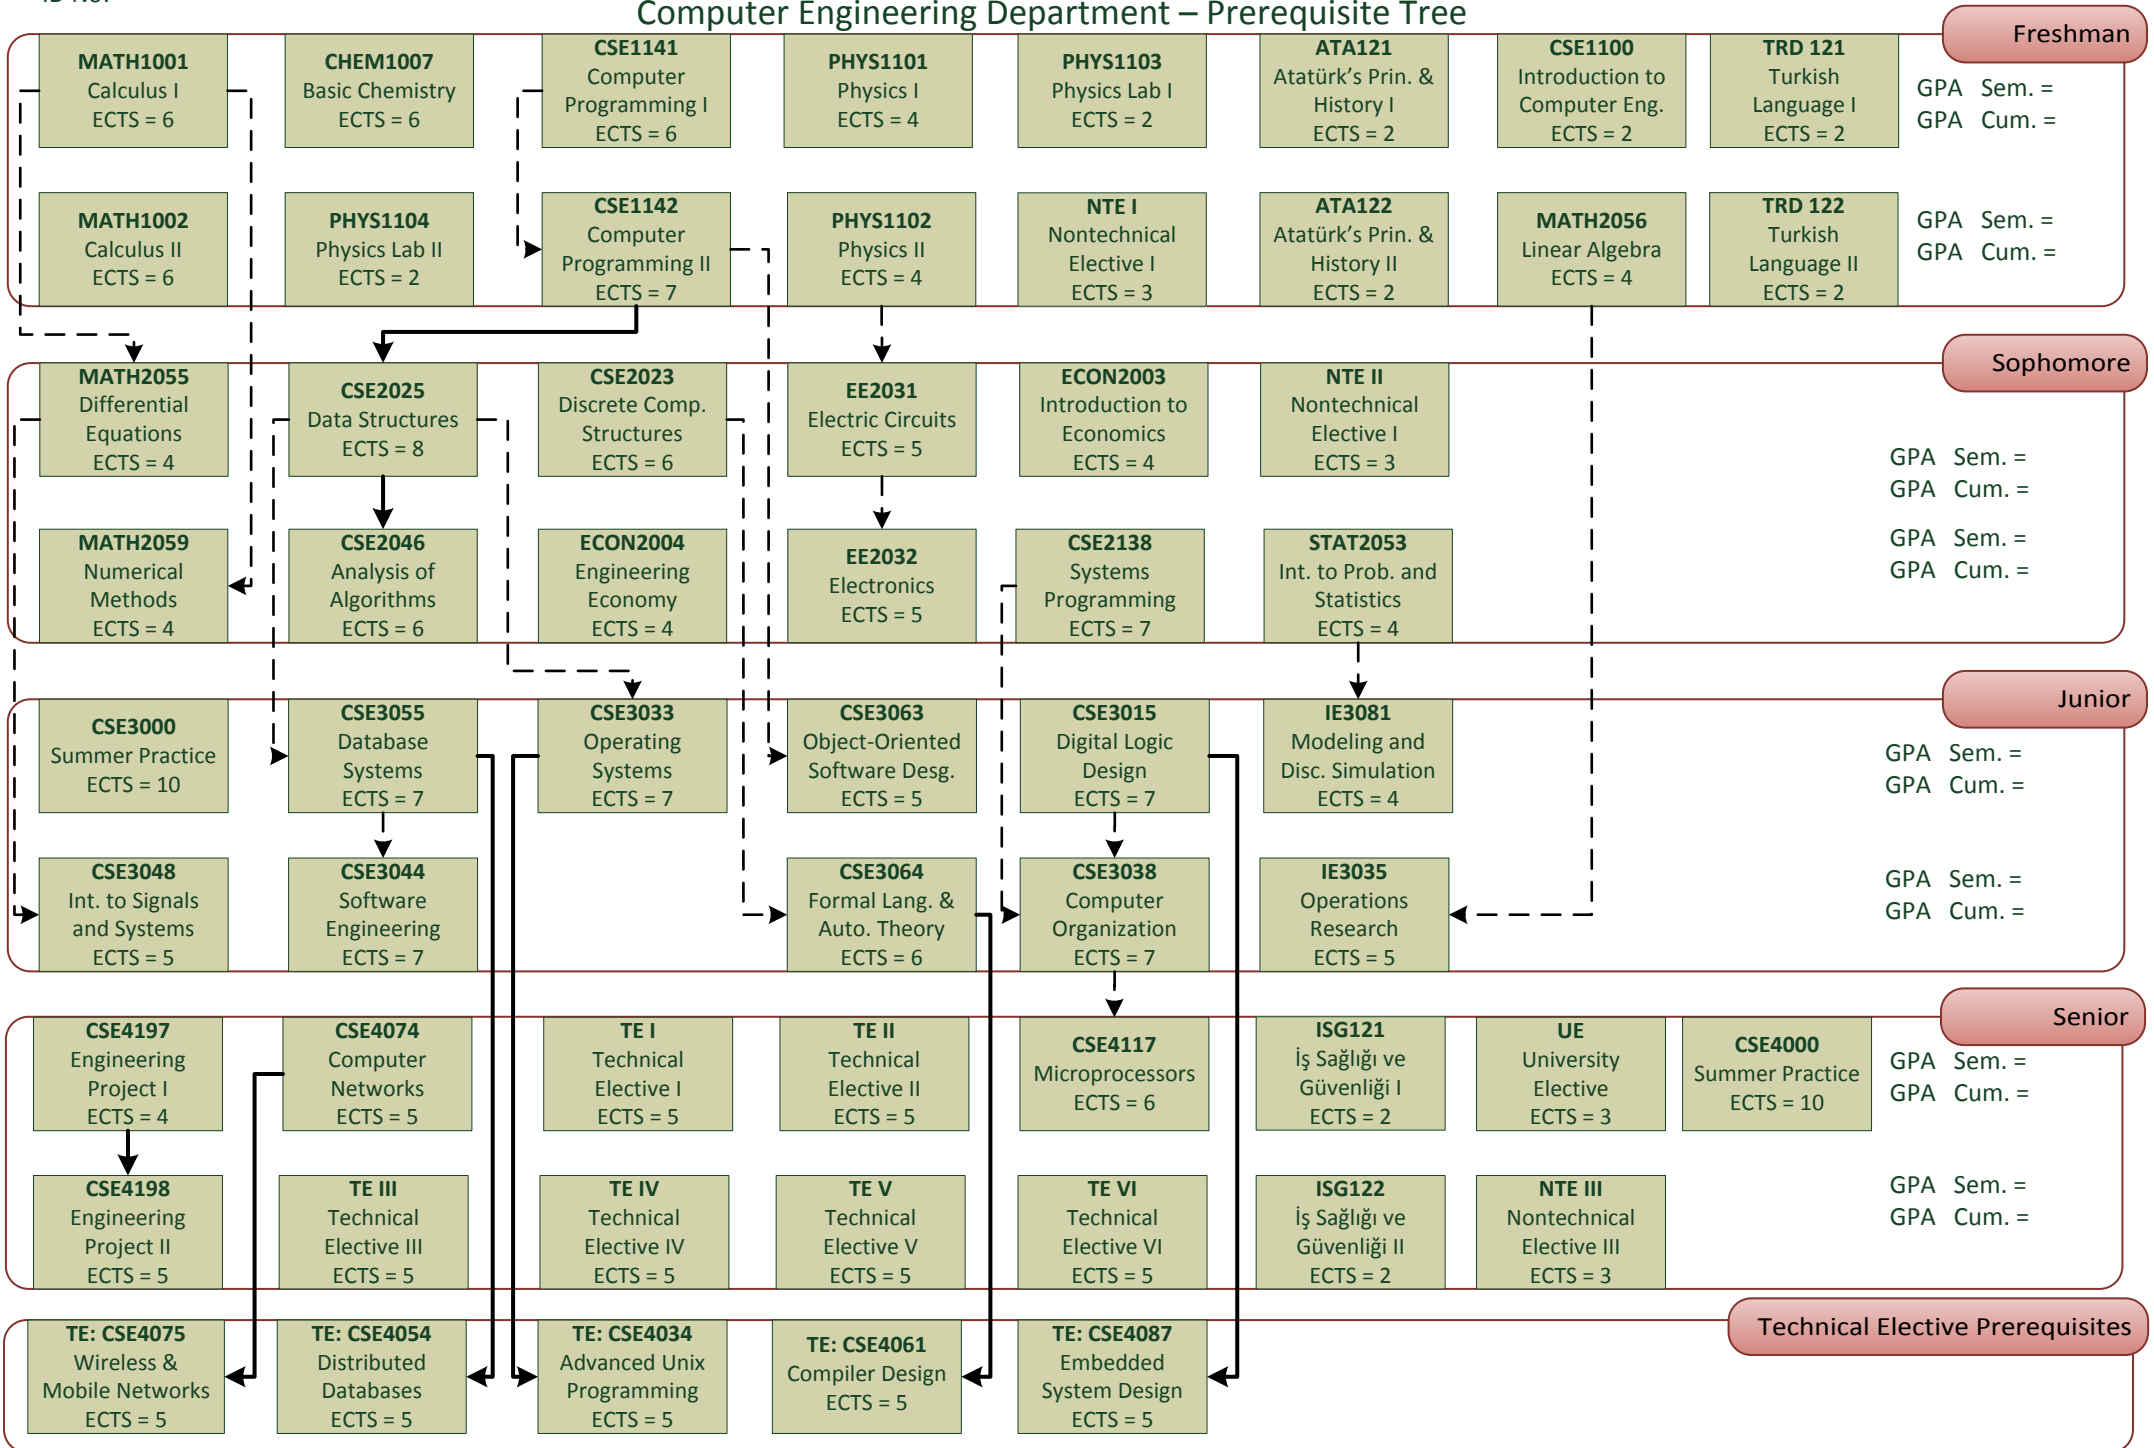

Student :  
ID No:

## Marmara University – Faculty of Engineering Computer Engineering Department – Prerequisite Tree

Notes:

Version 2015Final