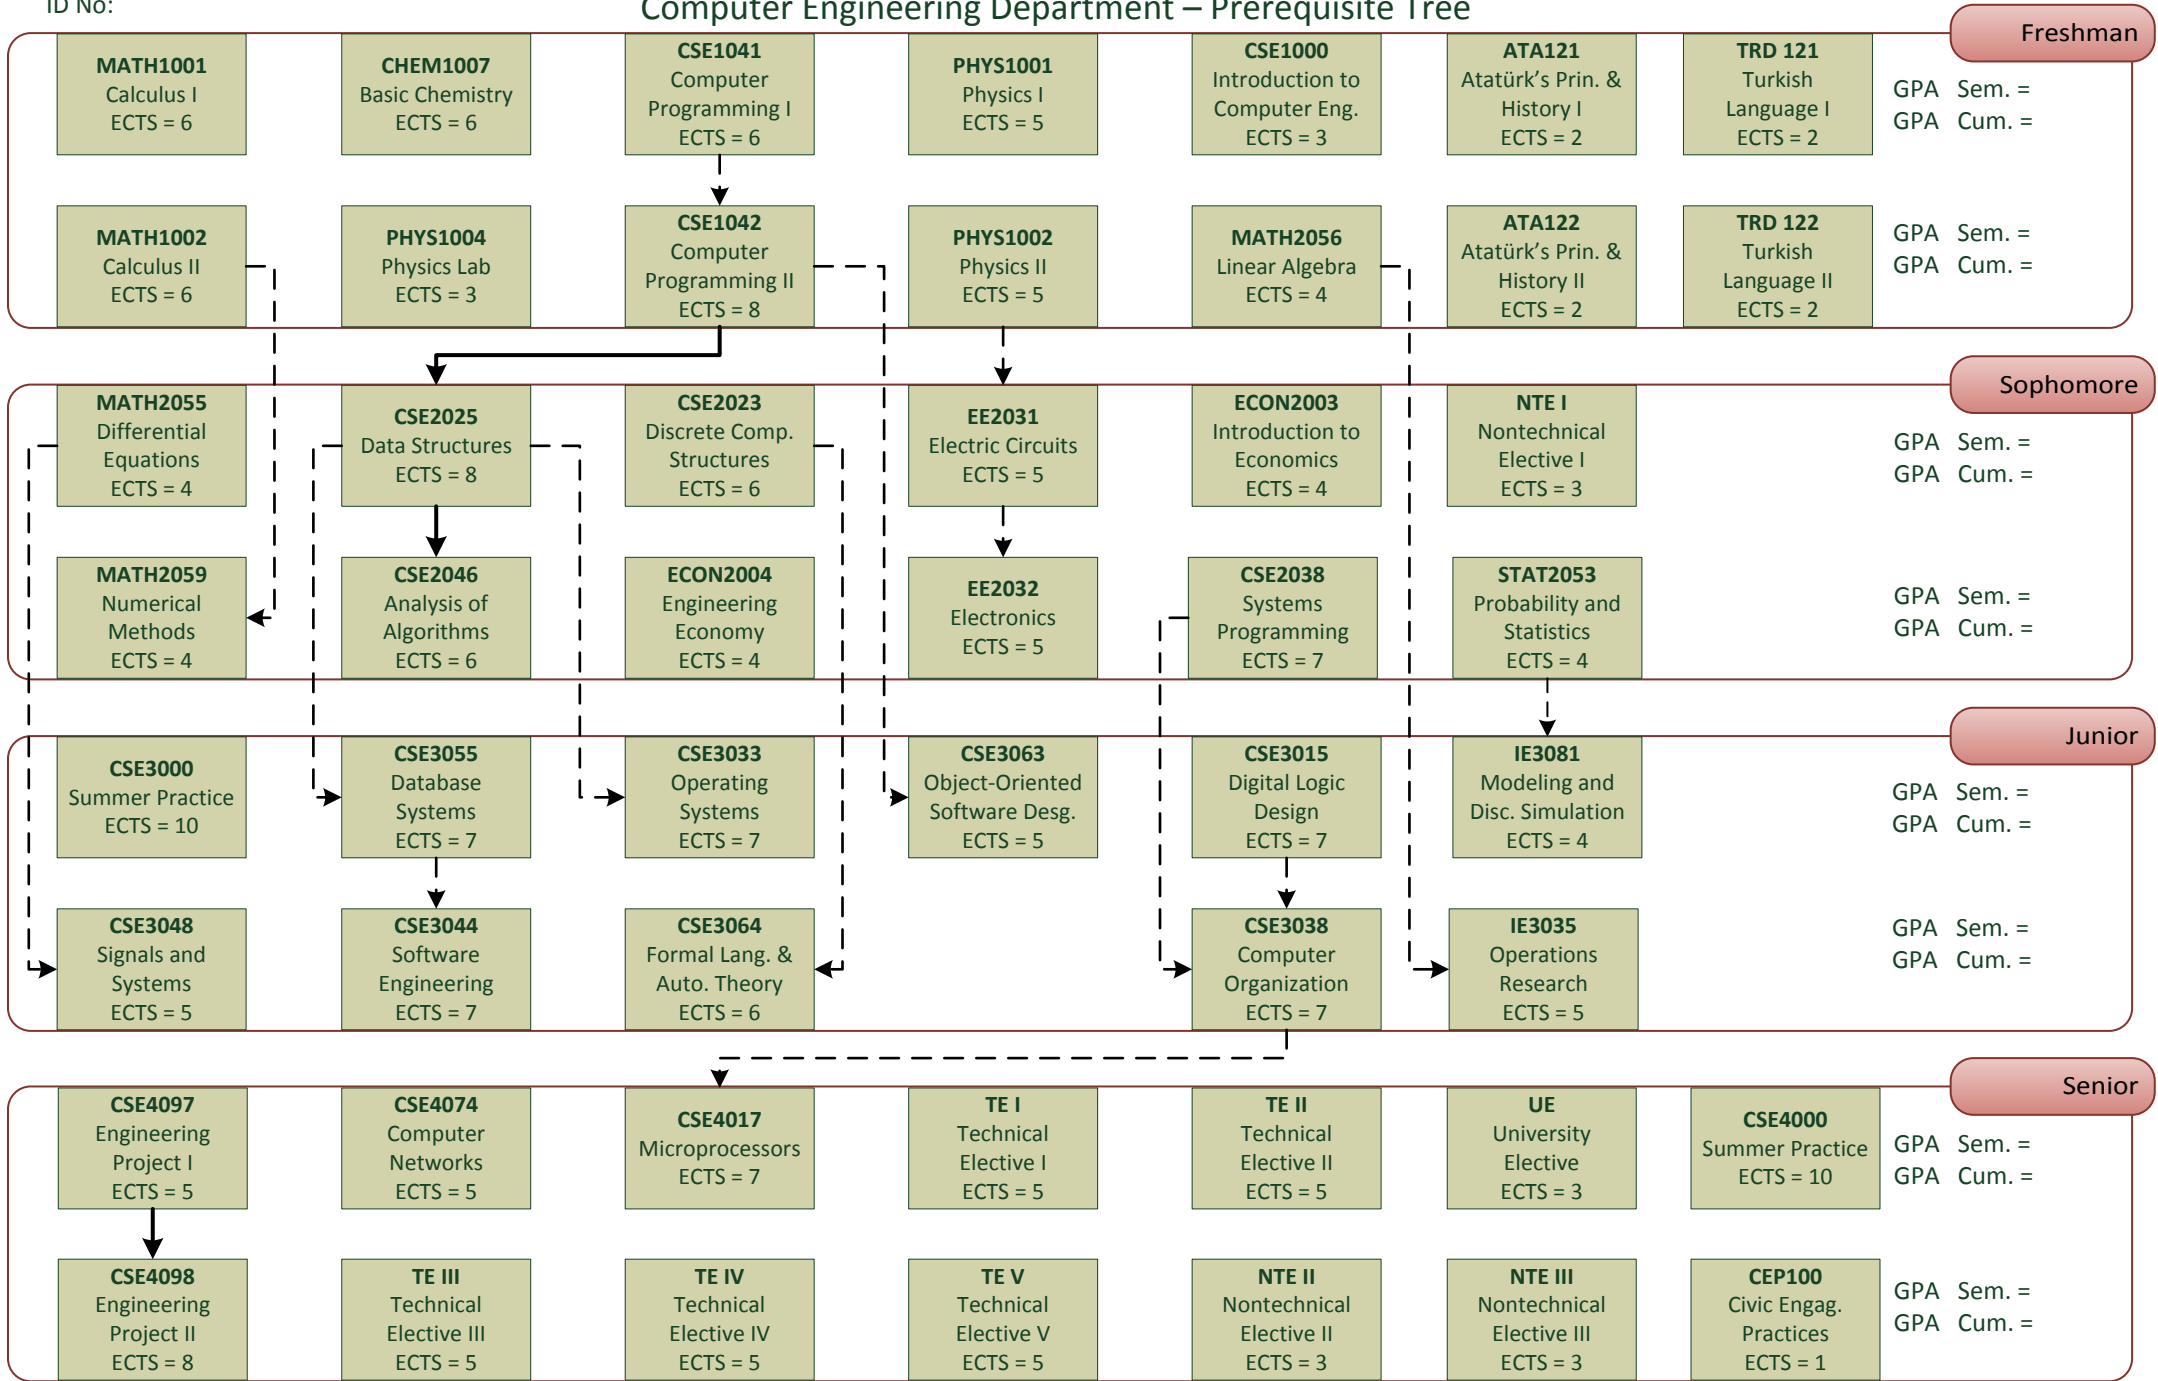

Student :
ID No:

Marmara University – Faculty of Engineering Computer Engineering Department – Prerequisite Tree

Notes: