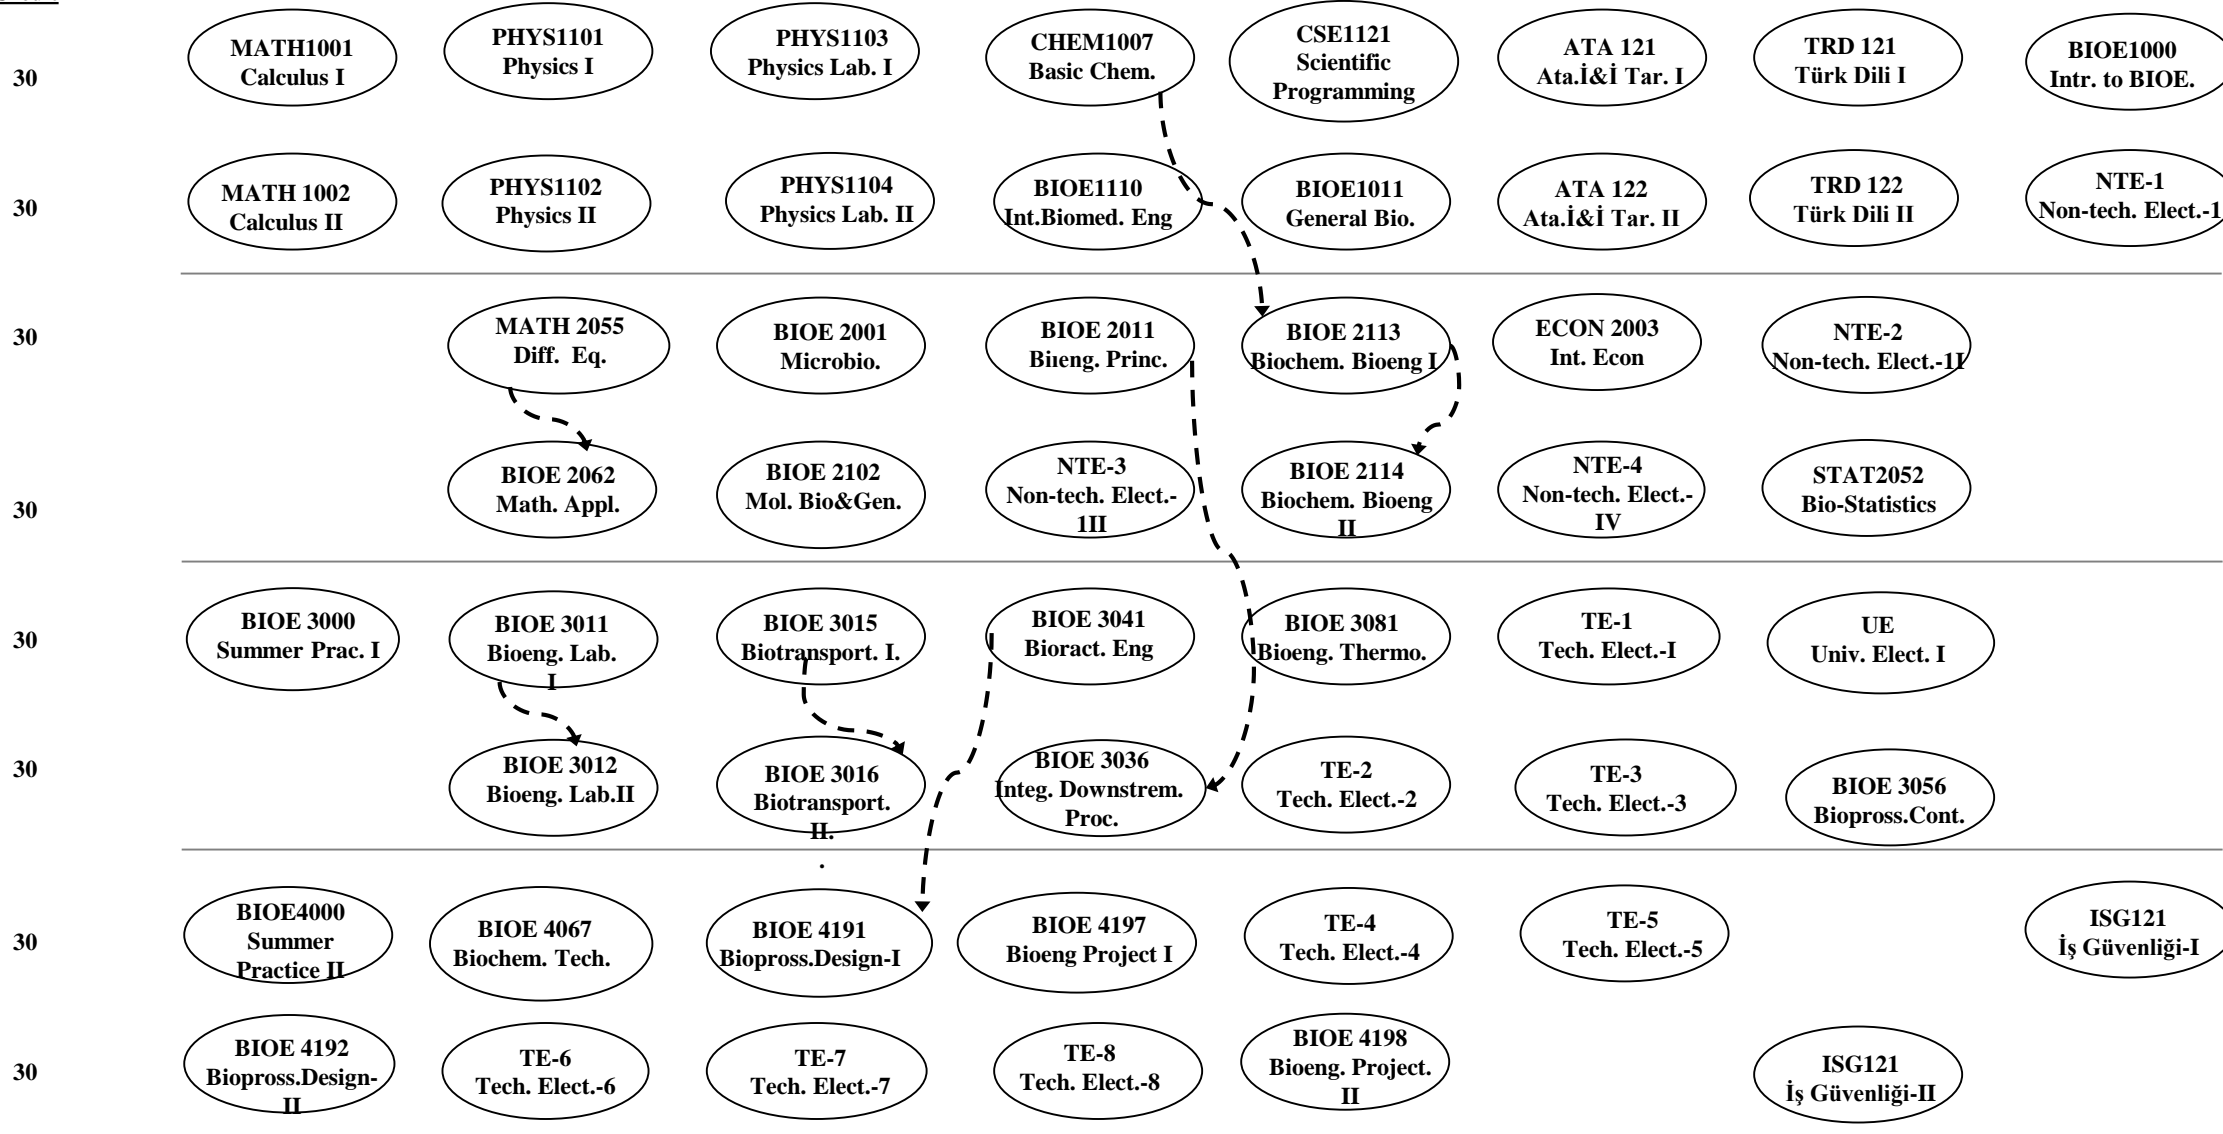

Marmara University – Faculty of Engineering  
Bioengineering Department – Prerequisite Tree

**ECTS  
Credit**

Prerequisite – FD applicable